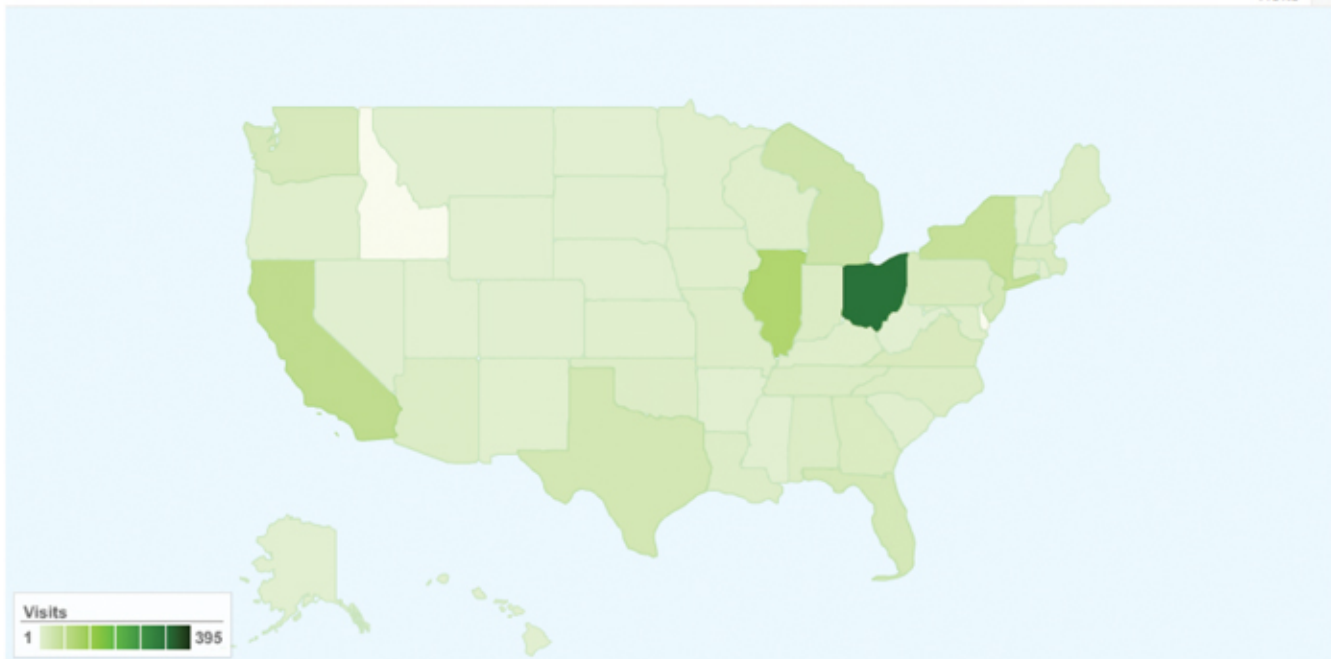

## Country/Territory Detail:

United States

Export

Email

Add to Dashboard

Aug 23, 2008 - Aug 23, 2008

Comparing to: Site ?

Visits

This country/territory sent 1,158 visits via 50 regions